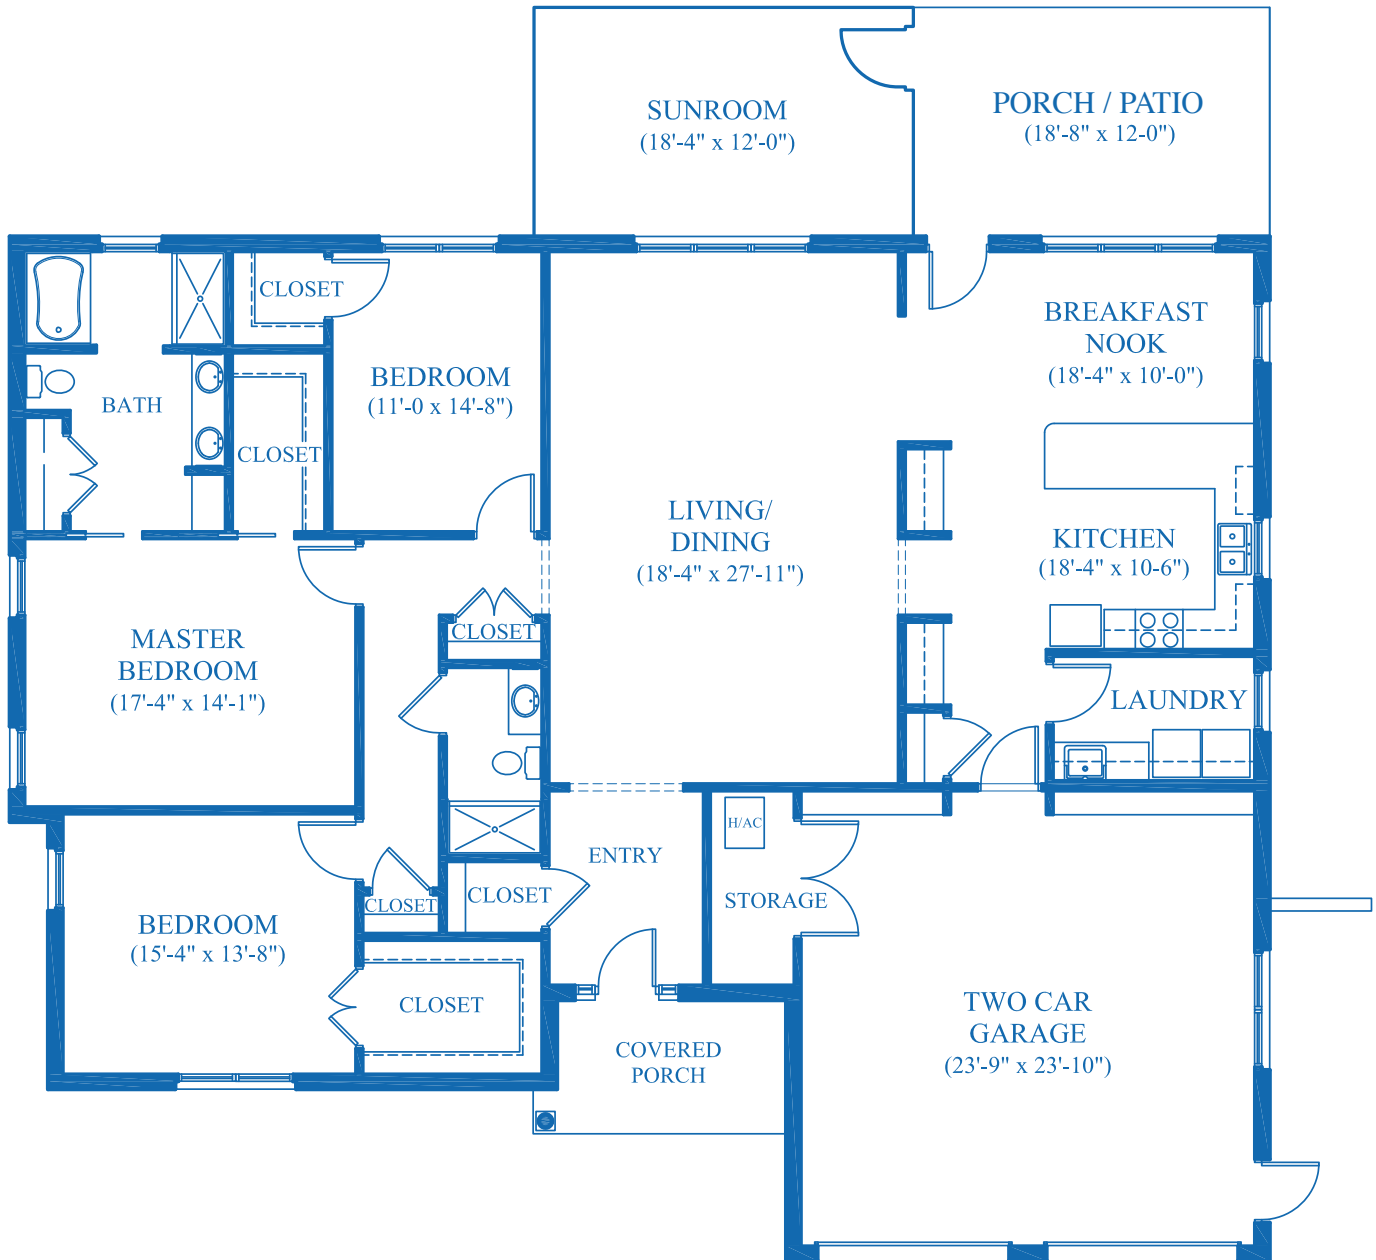

Greenway Villas:
PINE VILLA

3 BEDROOM, 2 BATH

A LIFE PLAN COMMUNITY

Greensboro, NC | 336.545.5400 | well-spring.org

2,490 Square Feet
(excluding garage)