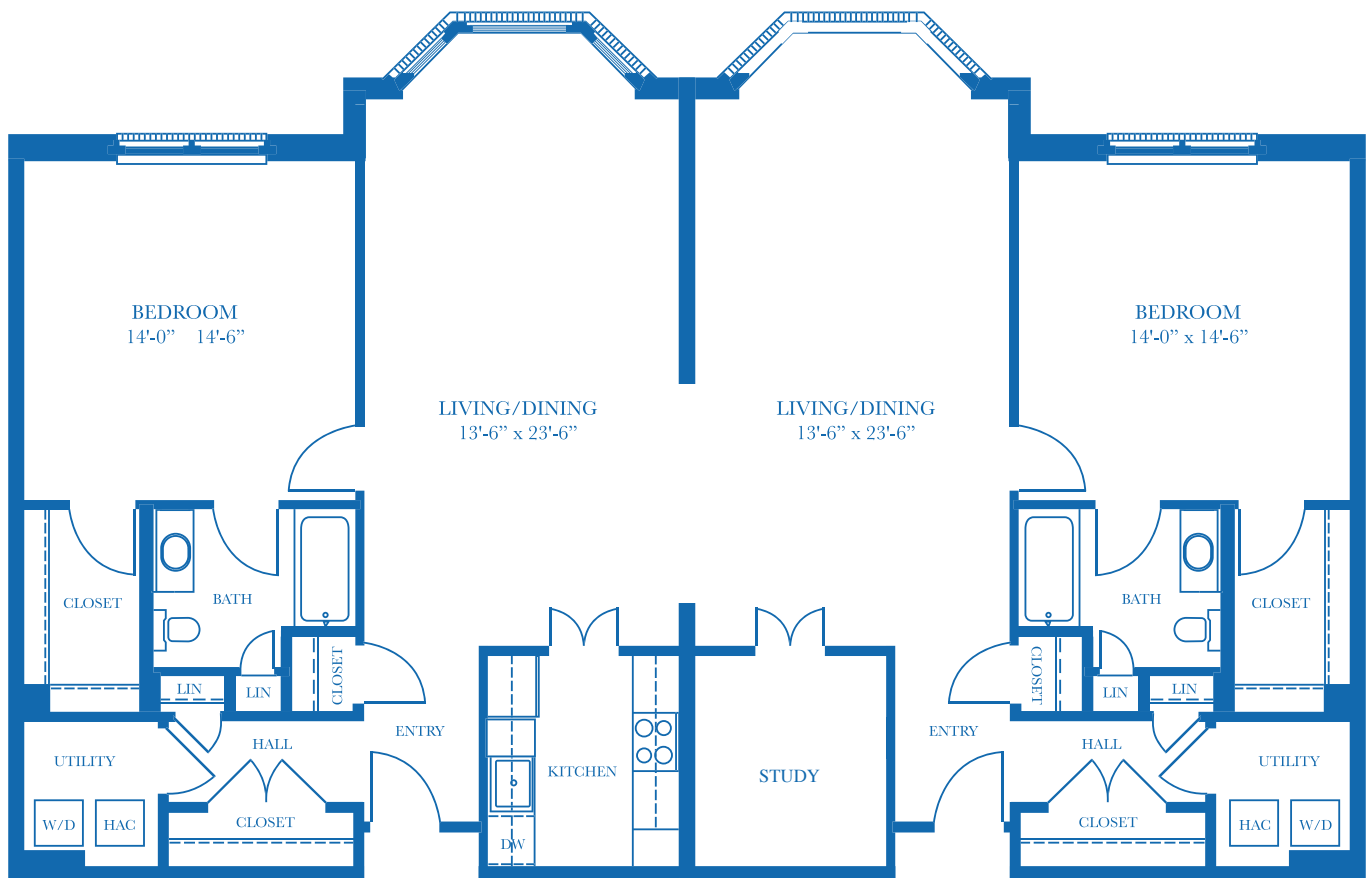

Apartment:

# CHESTNUT

2 BEDROOM, 2 BATH

*Double Apartment*

A LIFE PLAN COMMUNITY

Greensboro, NC | 336.545.5400 | well-spring.org

Up to 1,940 Square Feet