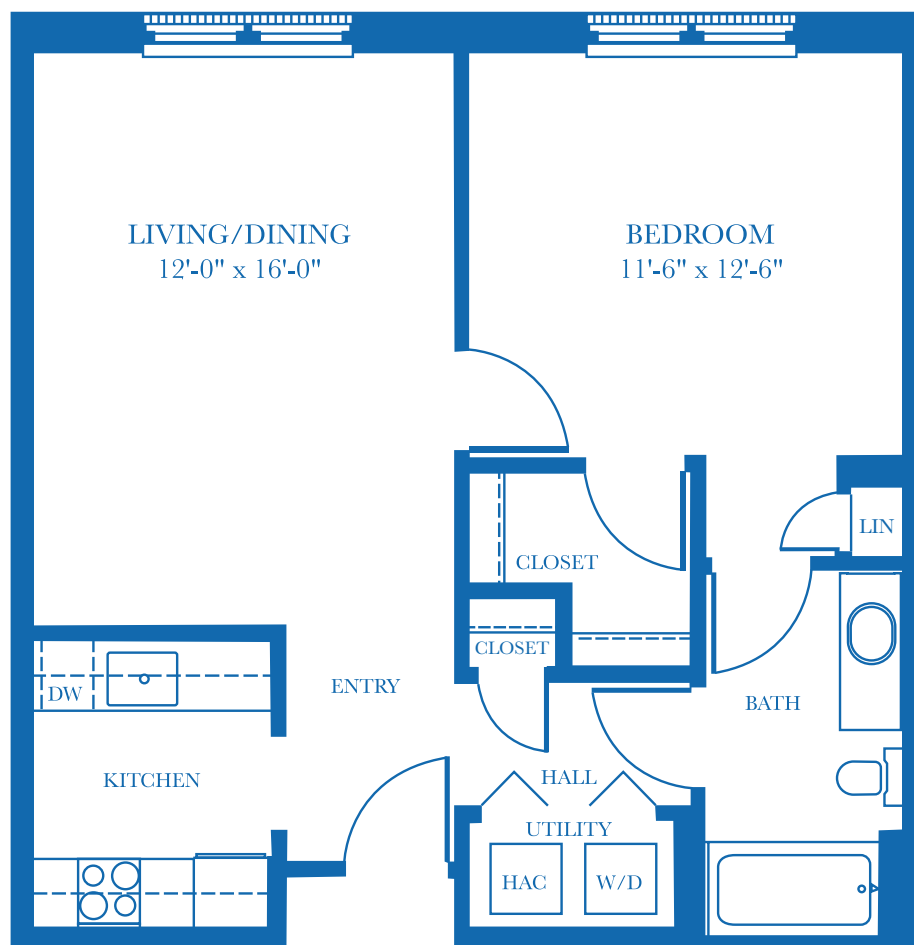

Apartment:

# AZALEA

1 BEDROOM, 1 BATH

A LIFE PLAN COMMUNITY

Greensboro, NC | 336.545.5400 | well-spring.org

675 Square Feet