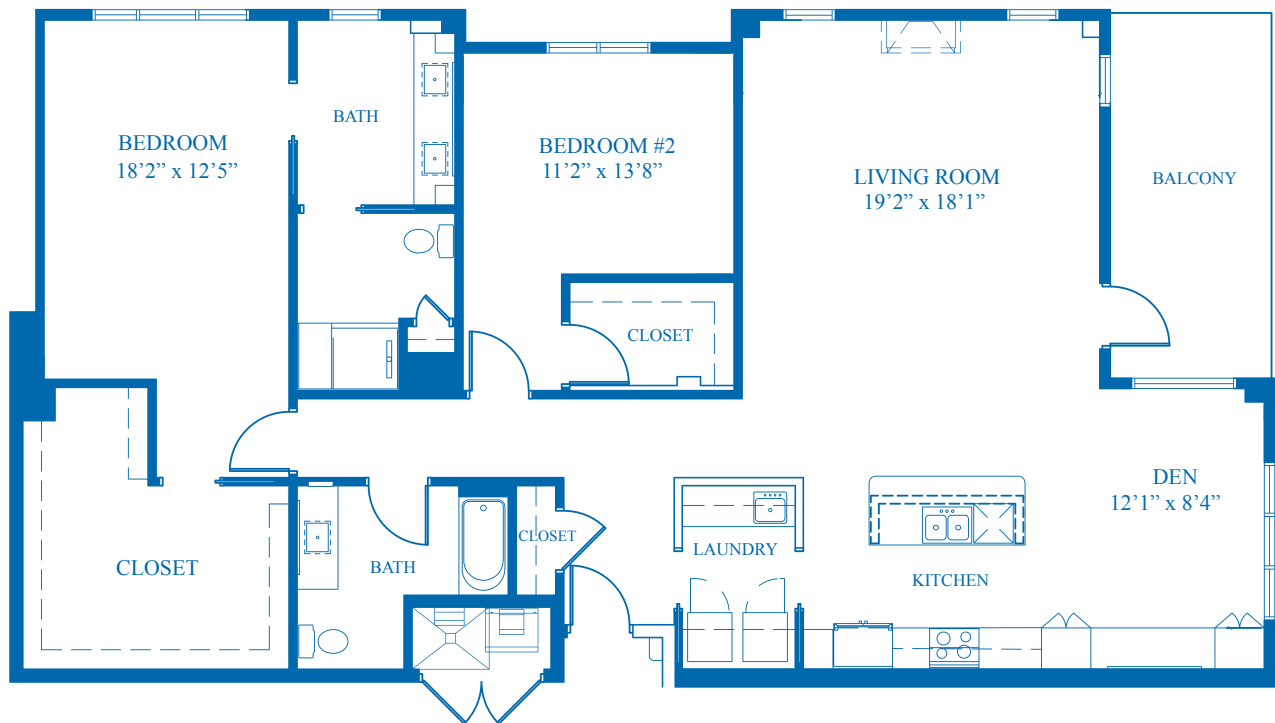

Wildflower Square:

# SAGE

2 BEDROOM, 2 BATH, DEN

A LIFE PLAN COMMUNITY

Greensboro, NC | 336.545.5400 | well-spring.org

2,146 Square Feet