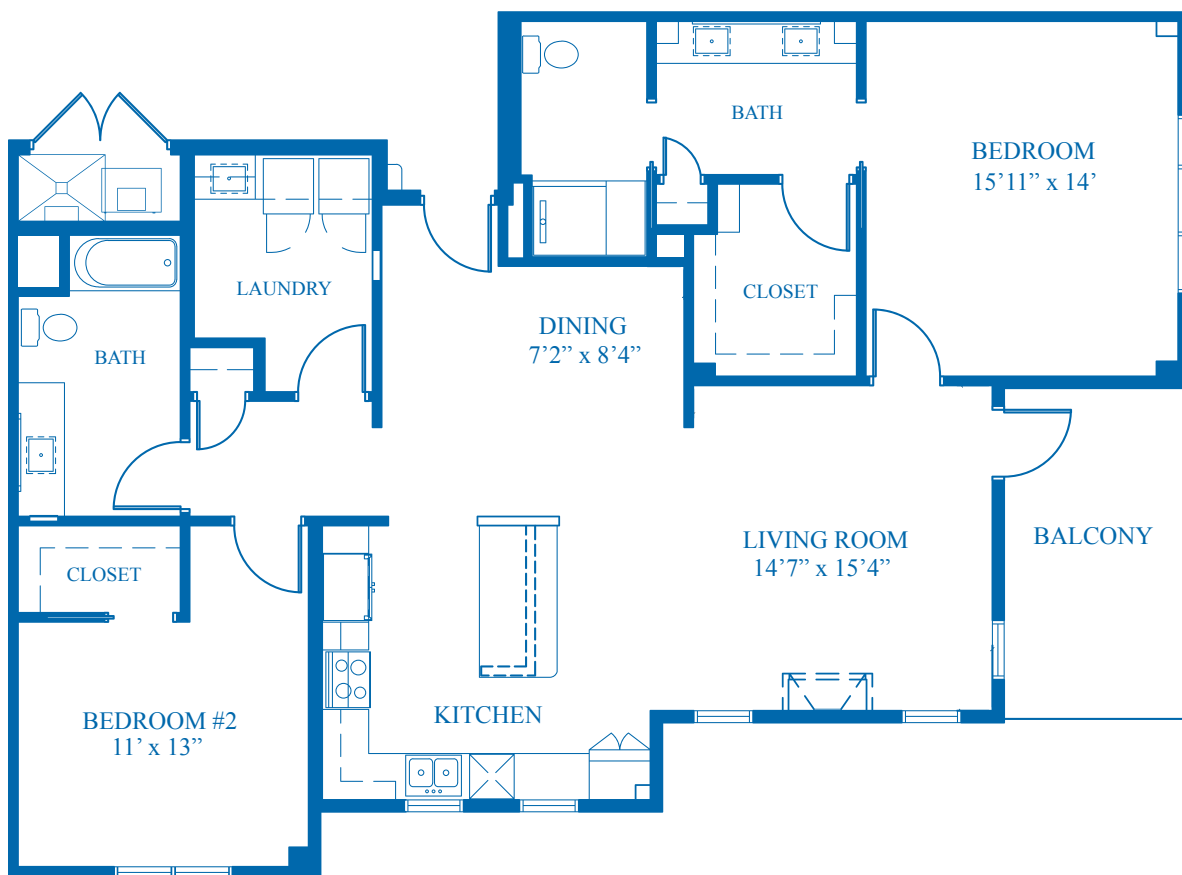

Wildflower Square: **ROSEMARY**

2 BEDROOM, 2 BATH

Greensboro, NC | 336.545.5400 | well-spring.org

1,744 Square Feet