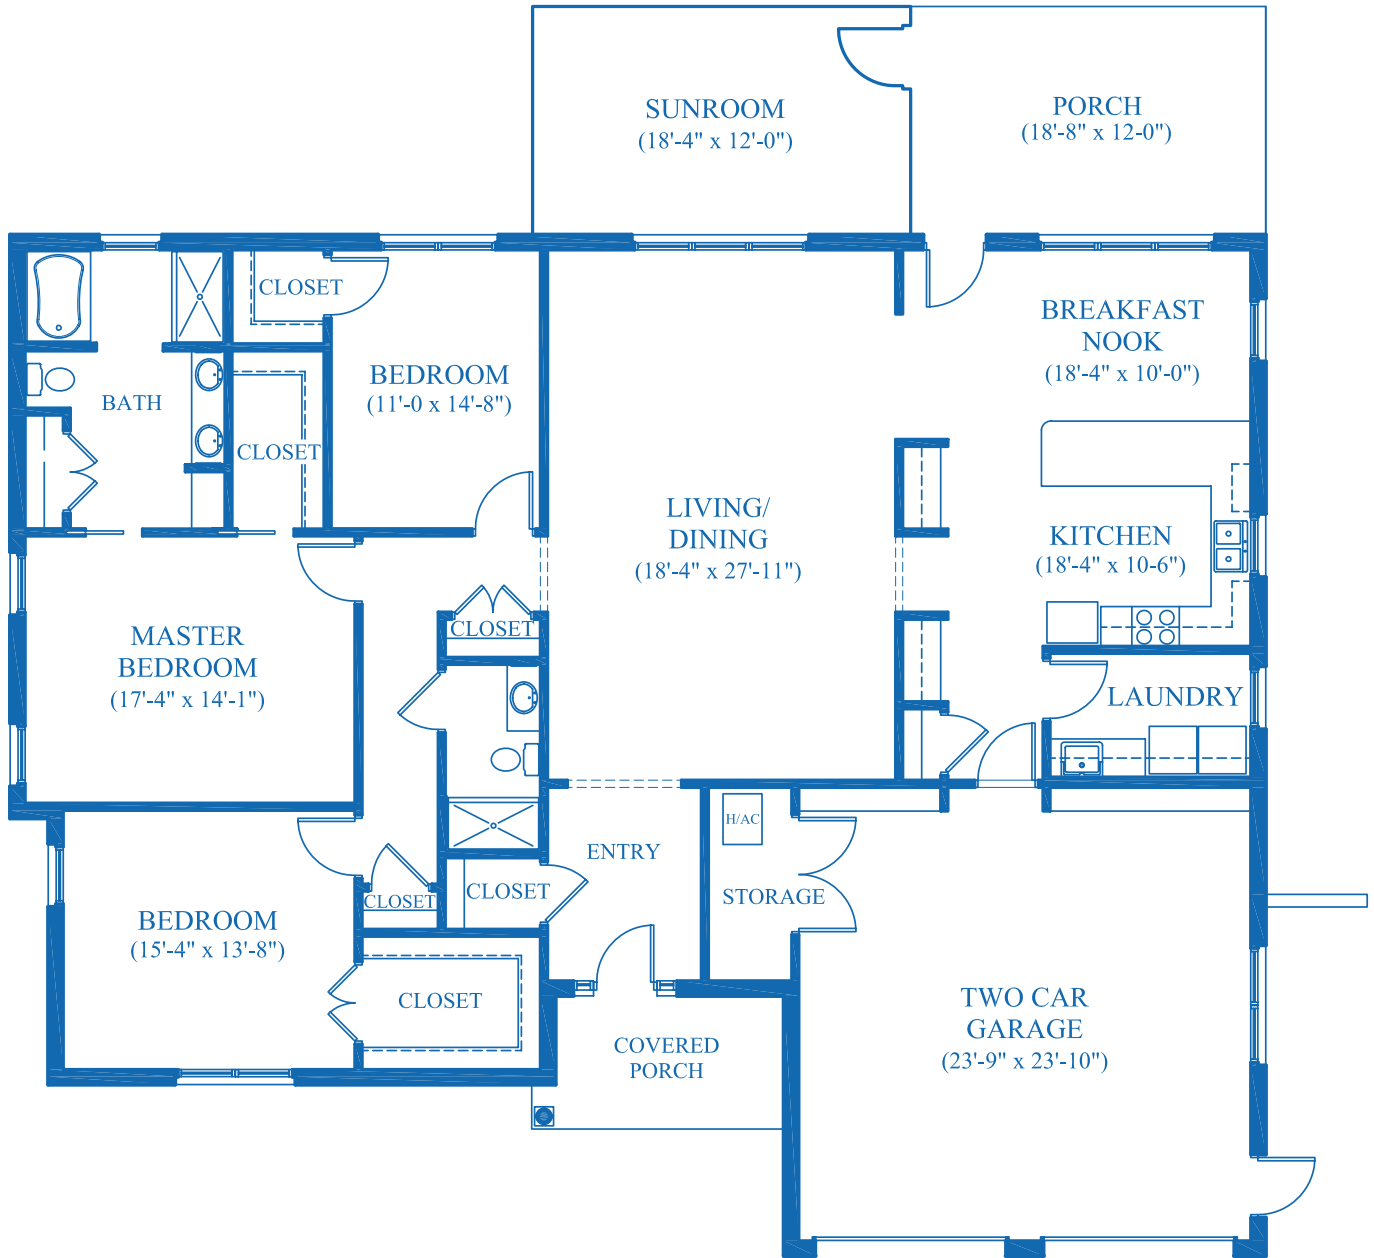

Greenway Villas:
PINE VILLA

3 BEDROOM, 2 BATH

A LIFE PLAN COMMUNITY

Greensboro, NC | 336.545.5400 | well-spring.org

2,490 Square Feet
(excluding garage)