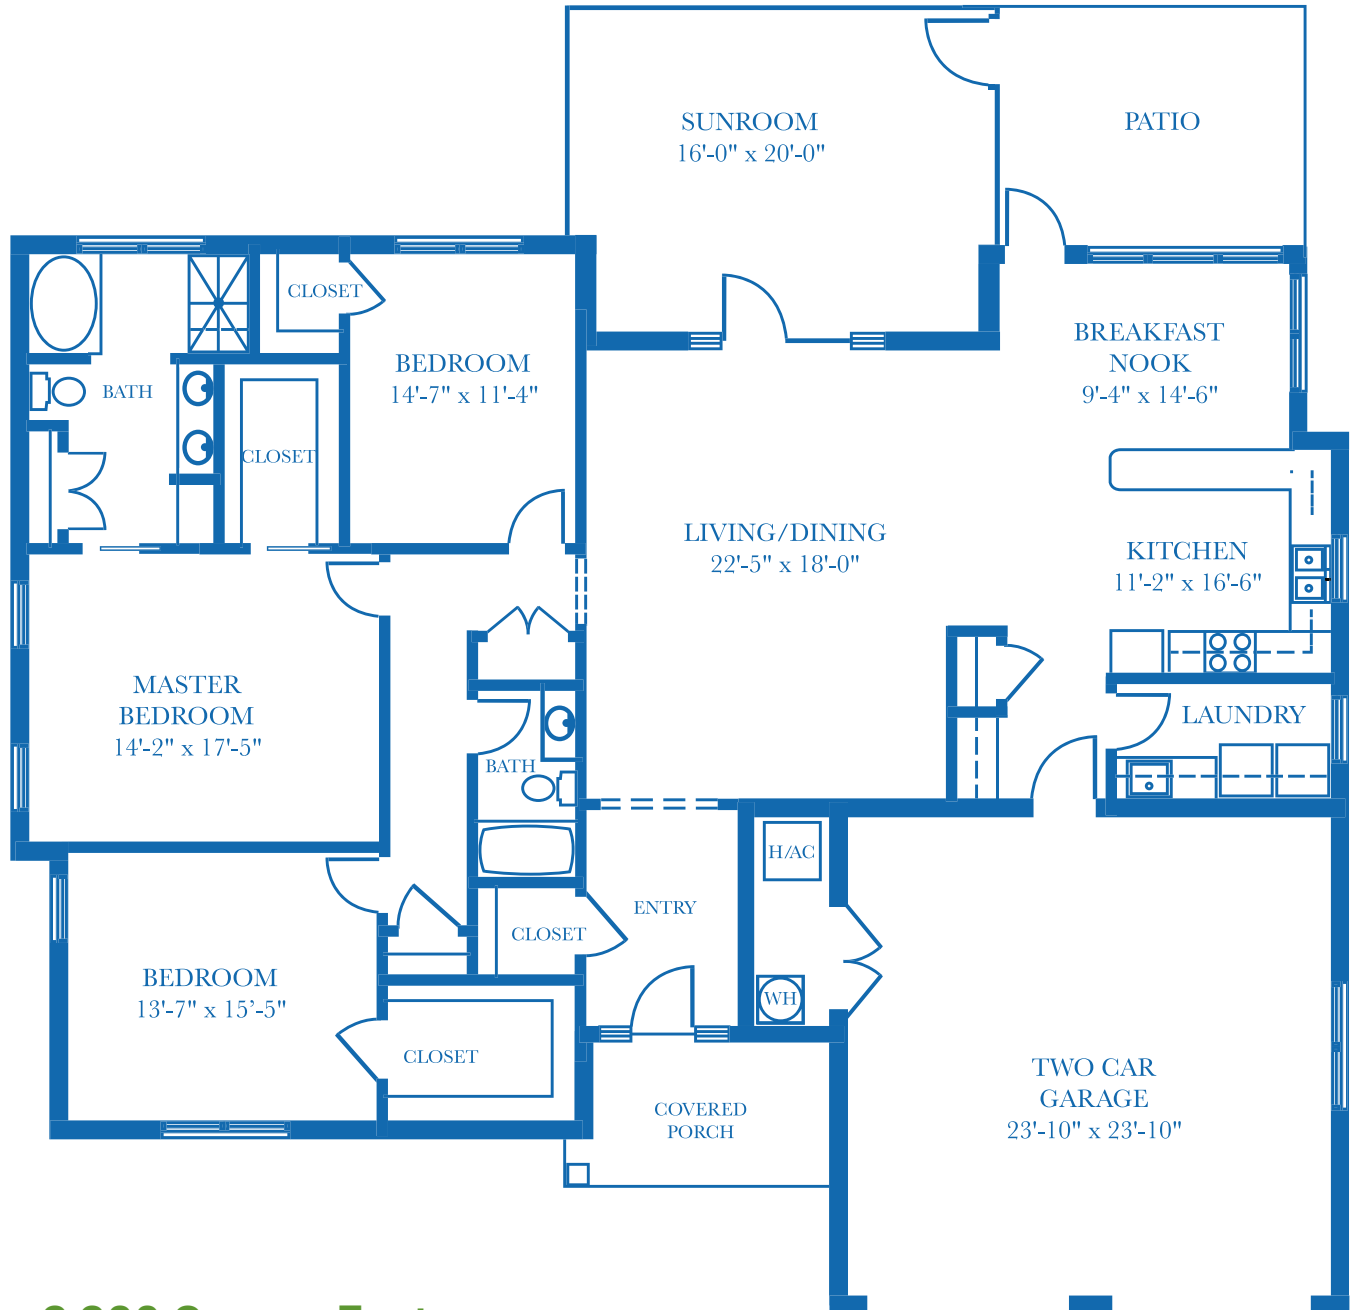

# MAPLE

**3 BEDROOM, 2 BATH**

## Well-Spring

A LIFE PLAN COMMUNITY

Greensboro, NC | 336.545.5400 | well-spring.org

**2,380 Square Feet**  
(excluding garage)