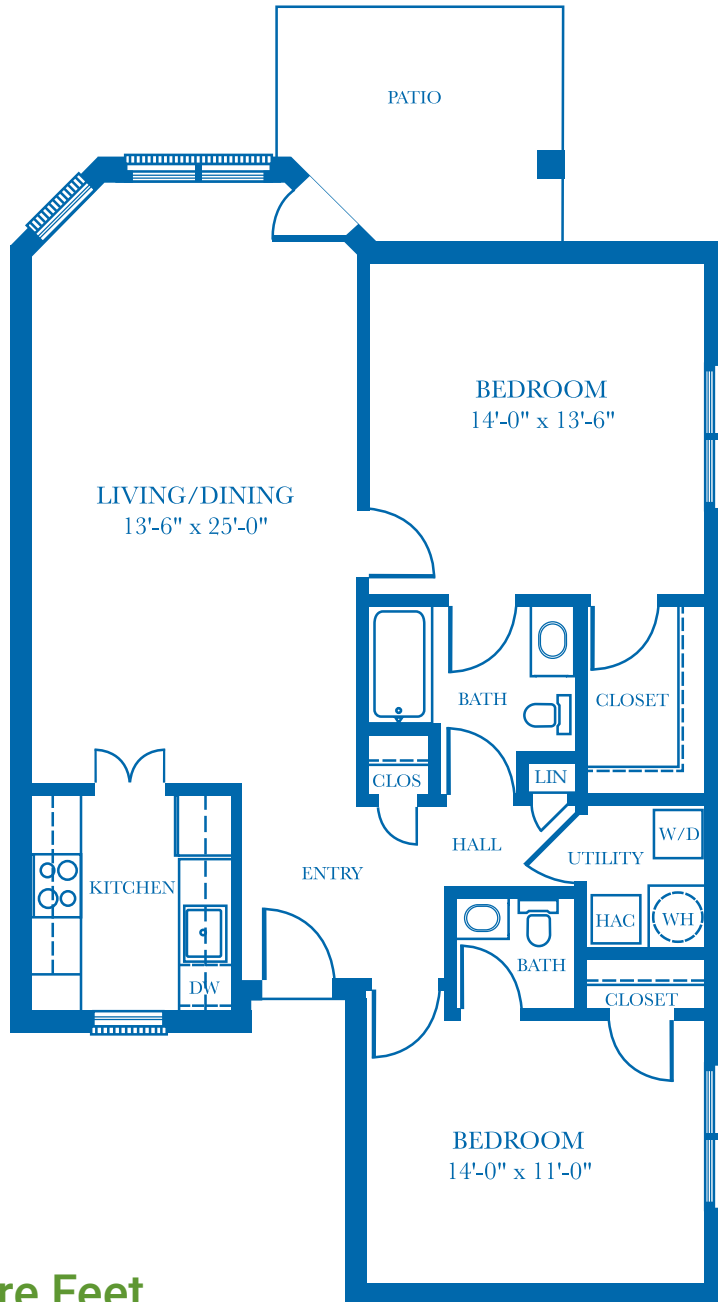

Garden Homes:

HOLLY

2 BEDROOM, 1.5 BATH

Well-Spring

A LIFE PLAN COMMUNITY

Greensboro, NC | 336.545.5400 | well-spring.org

1,160 Square Feet