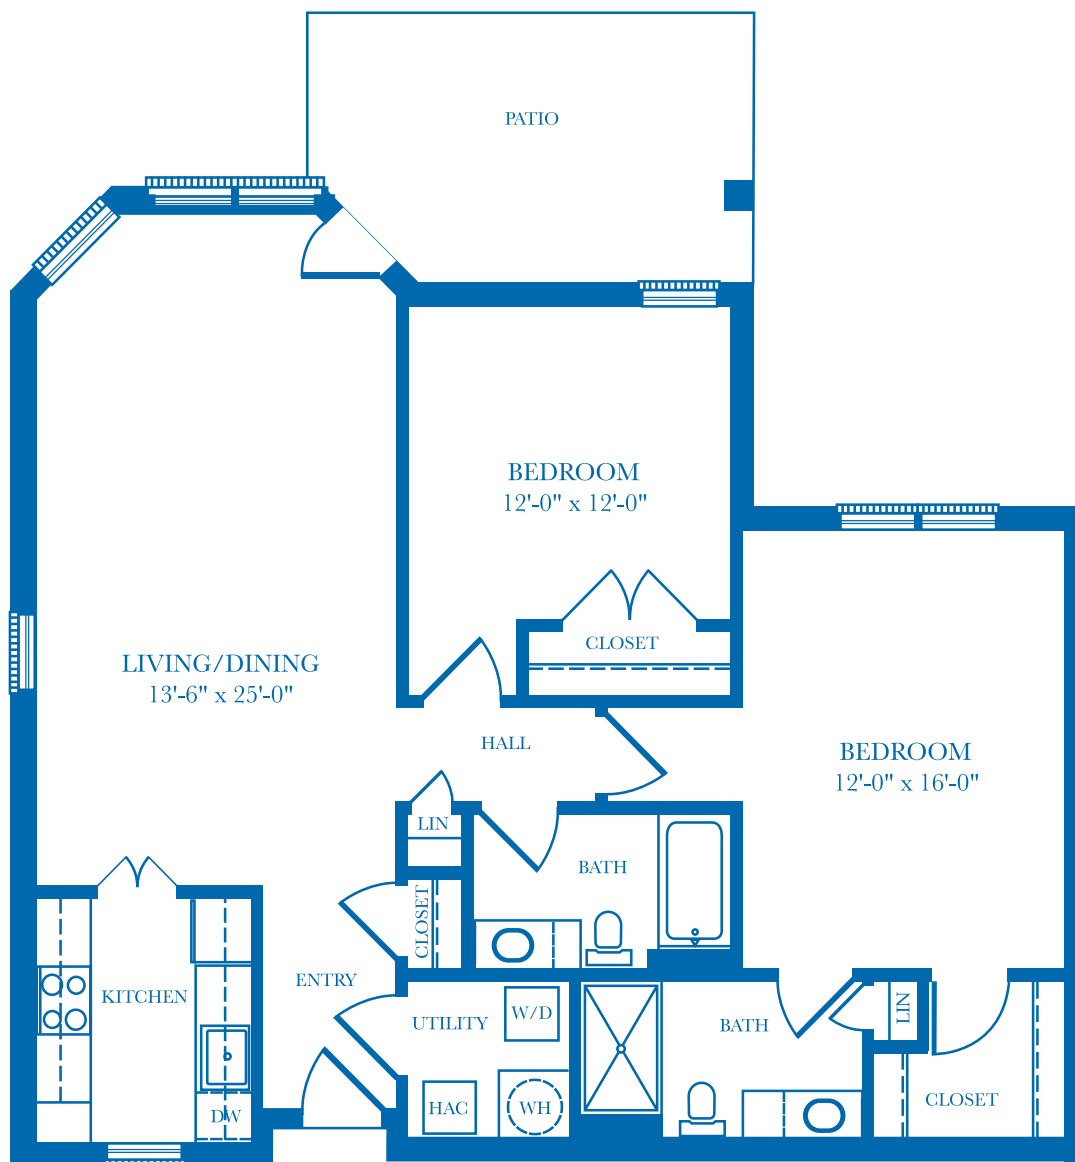

# Garden Homes: **GARDENIA**

**2 BEDROOM, 2 BATH**

Greensboro, NC | 336.545.5400 | well-spring.org

**1,215 Square feet**