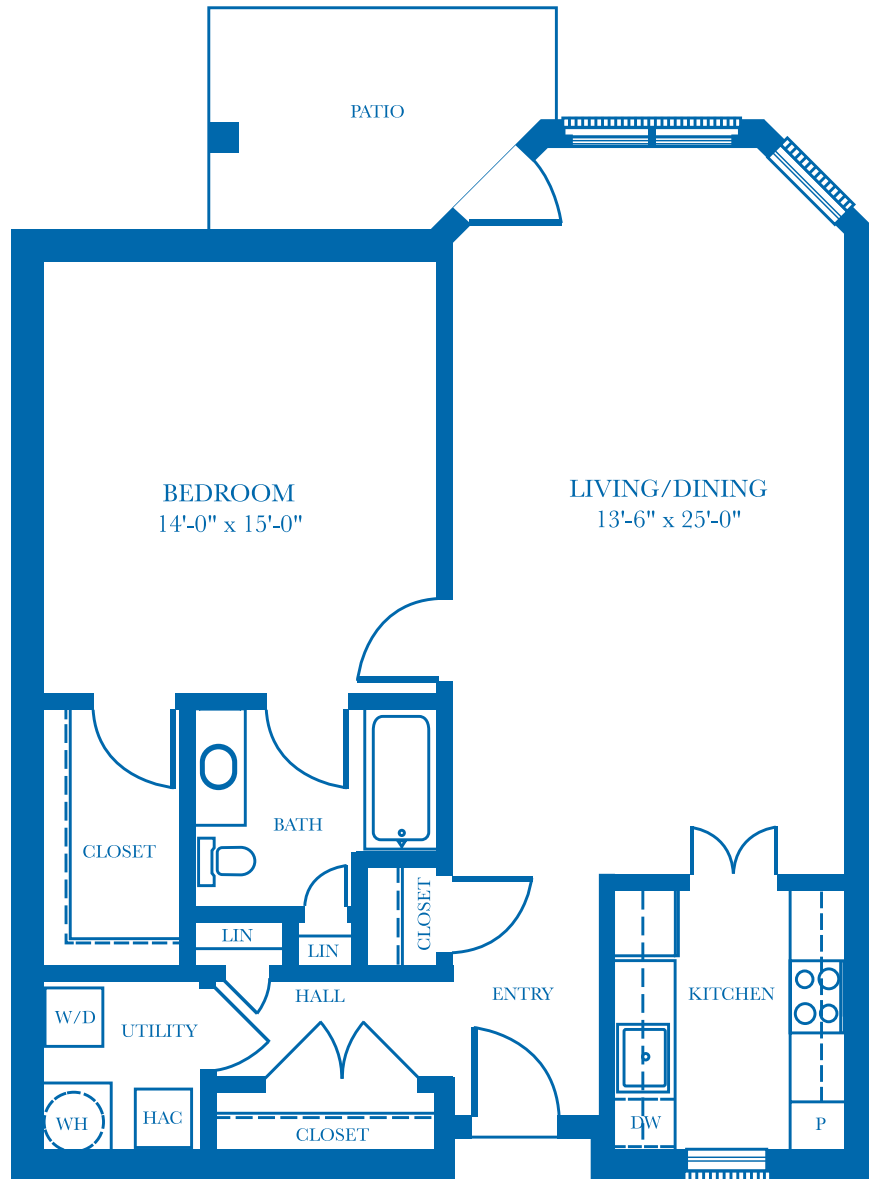

# Garden Homes: FORSYTHIA

1 BEDROOM, 1 BATH

A LIFE PLAN COMMUNITY

Greensboro, NC | 336.545.5400 | well-spring.org

970 Square Feet