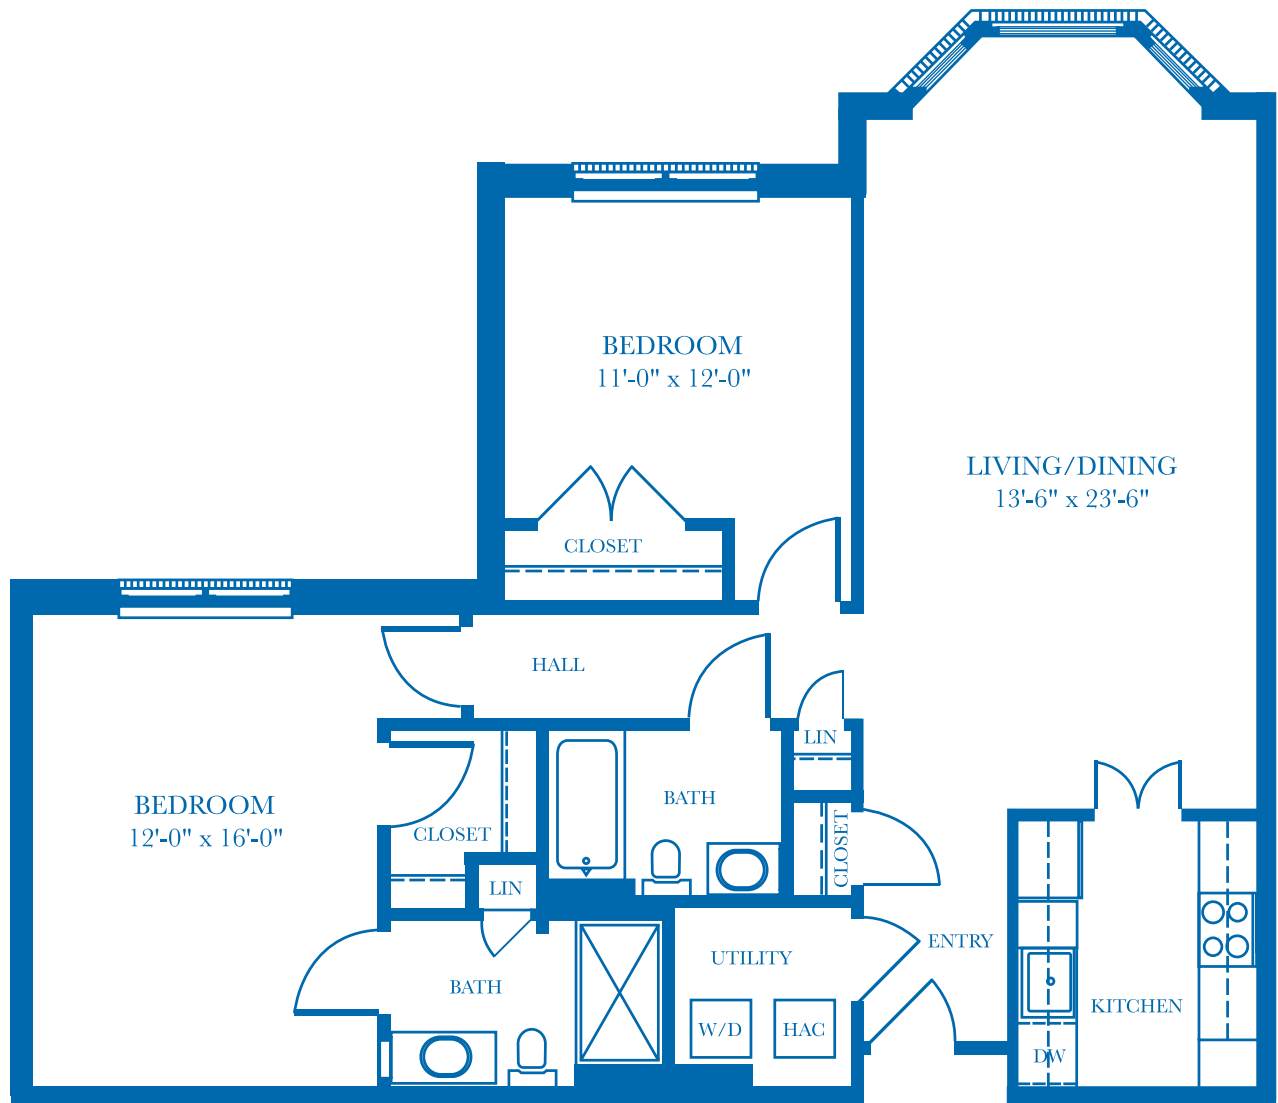

Apartment:

ELM

2 BEDROOM, 2 BATH

A LIFE PLAN COMMUNITY

Greensboro, NC | 336.545.5400 | well-spring.org

1,200 Square Feet