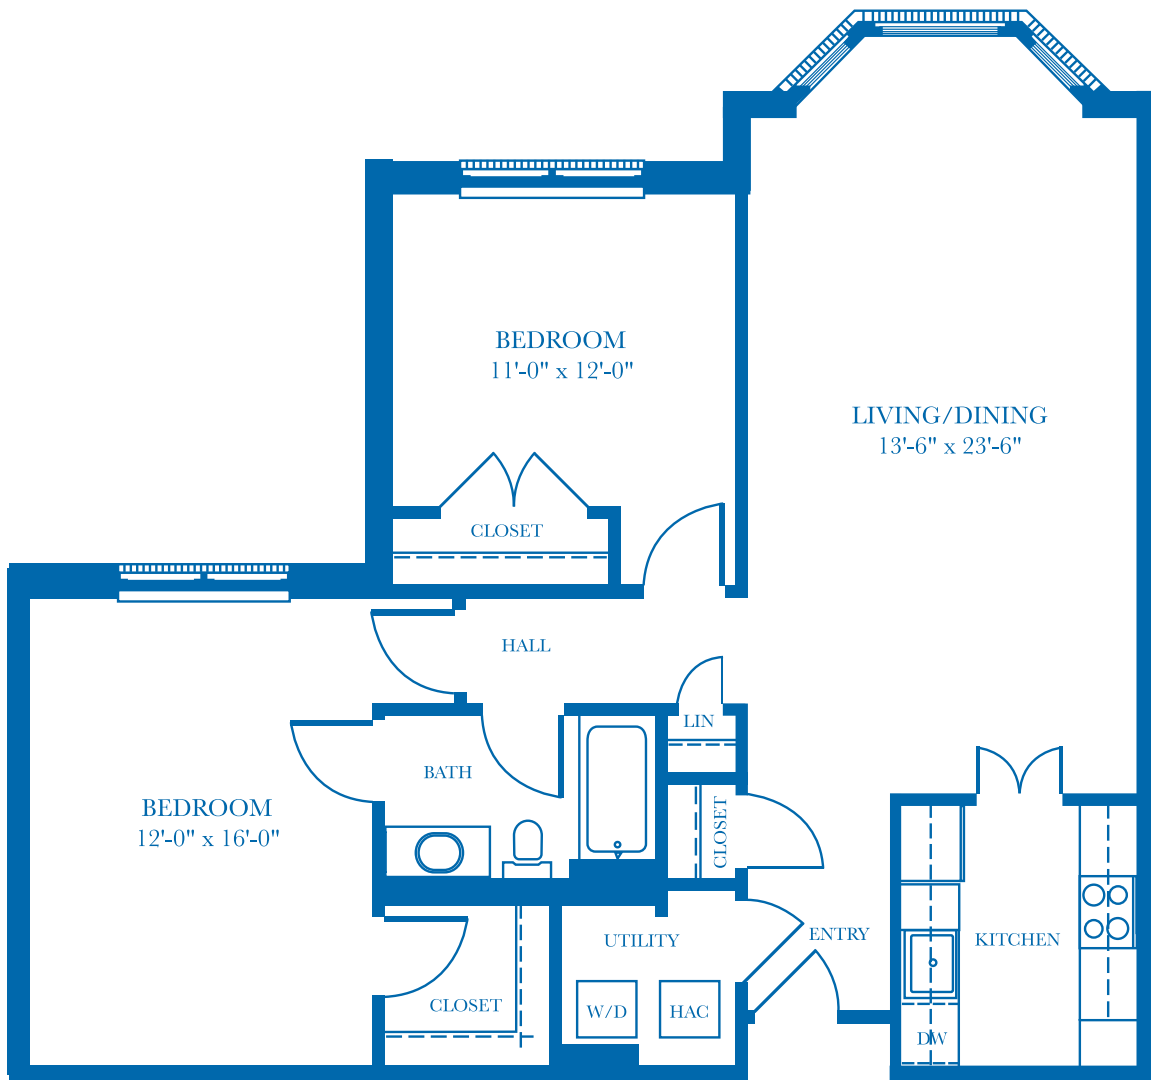

Apartment:

DOGWOOD

2 BEDROOM, 1 BATH

A LIFE PLAN COMMUNITY

Greensboro, NC | 336.545.5400 | well-spring.org

1,130 Square Feet