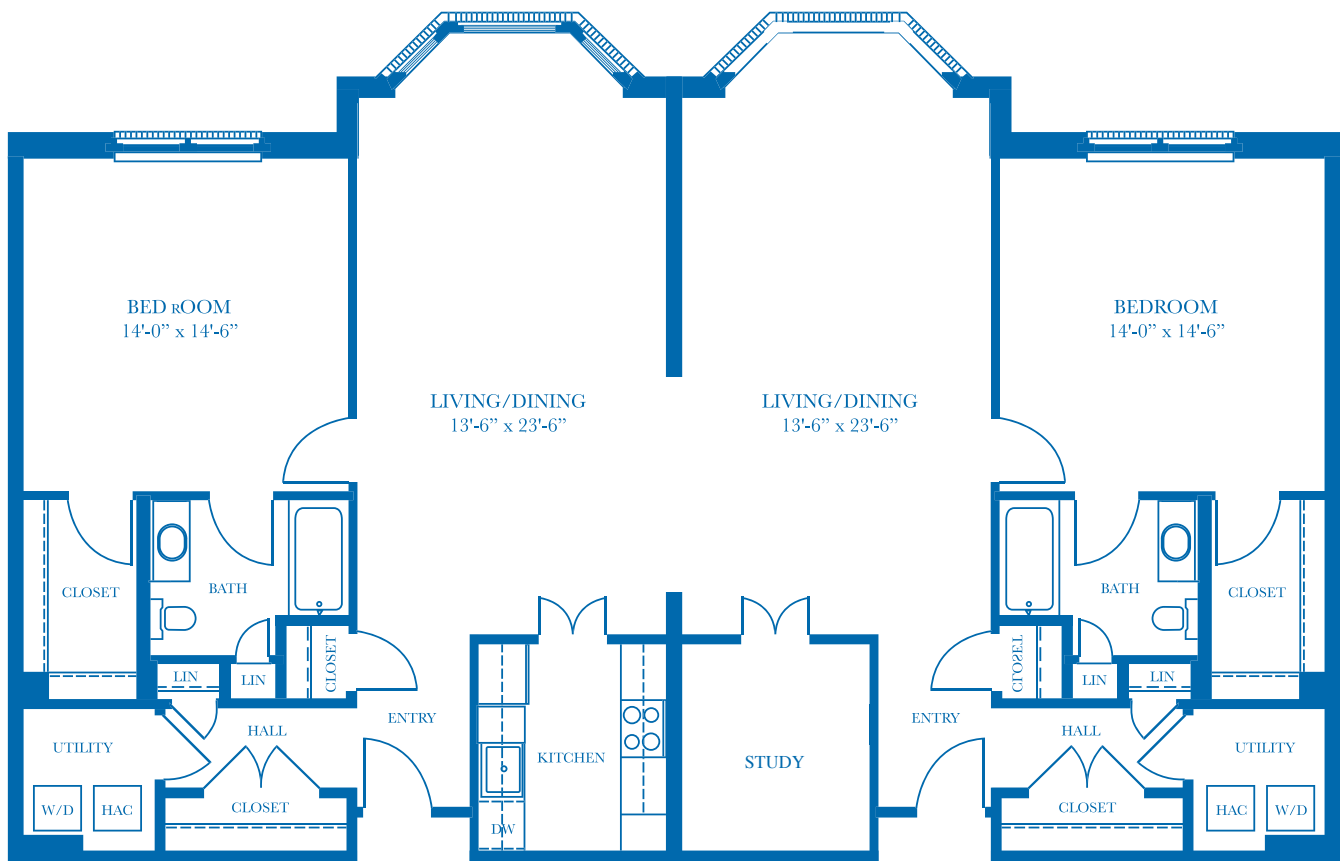

Apartment:

# CHESTNUT

2 BEDROOM, 2 BATH

*Double Apartment*

Well-Spring

A LIFE PLAN COMMUNITY

Greensboro, NC | 336.545.5400 | well-spring.org

Up to 1,940 Square Feet