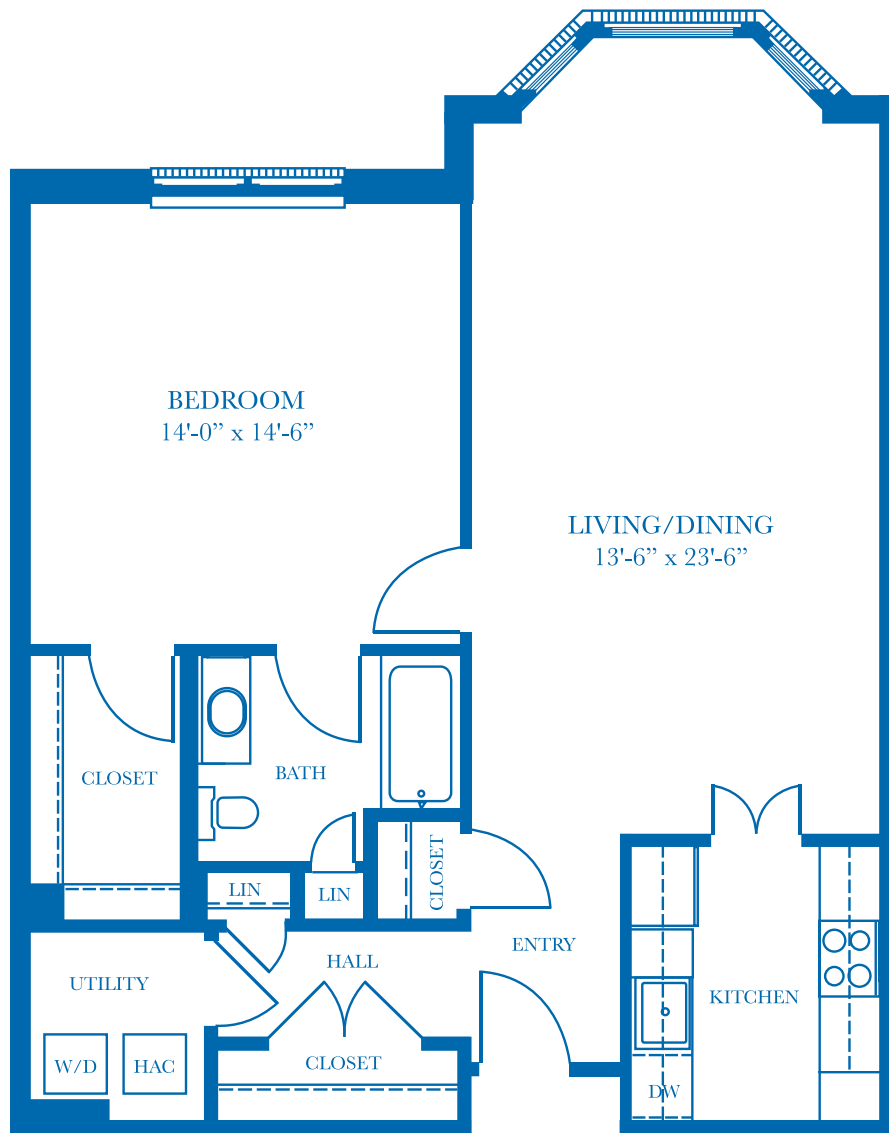

Apartment:

# CAMELLIA

1 BEDROOM, 1 BATH

A LIFE PLAN COMMUNITY

Greensboro, NC | 336.545.5400 | well-spring.org

970 Square Feet