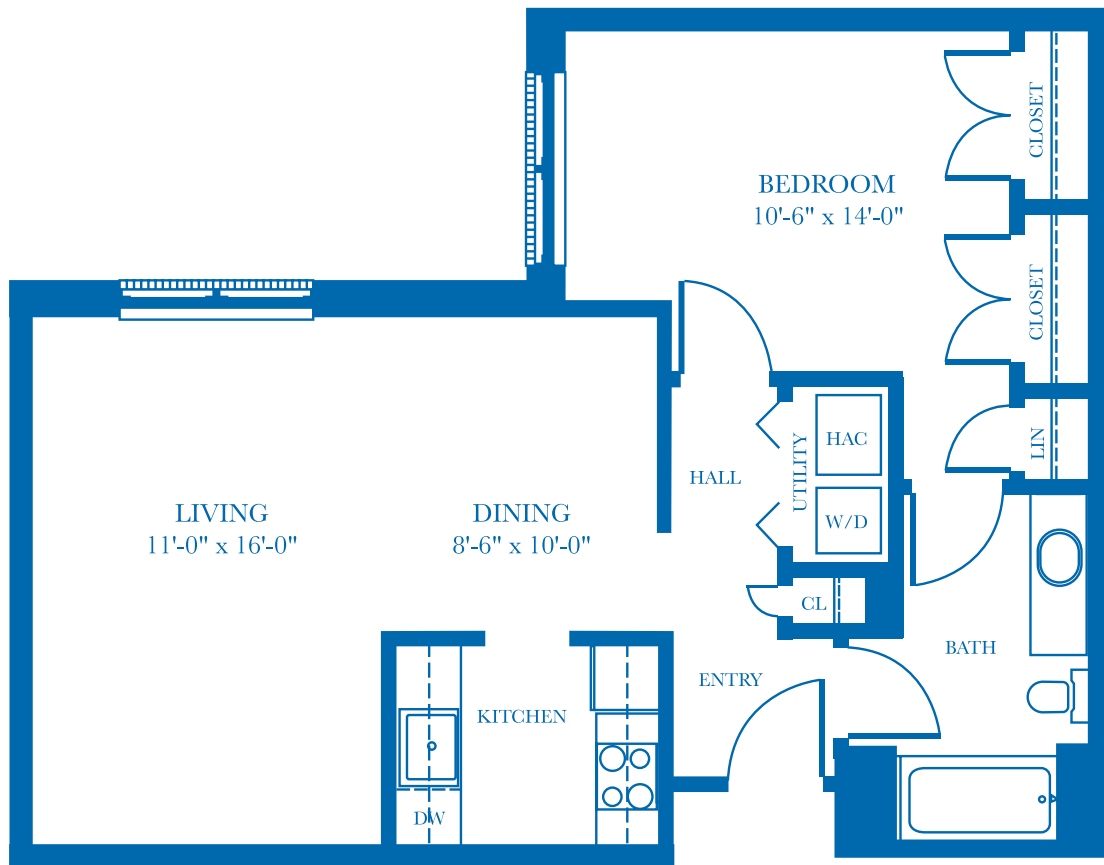

Apartment:

BIRCH

1 BEDROOM, 1 BATH

Well-Spring

A LIFE PLAN COMMUNITY

Greensboro, NC | 336.545.5400 | well-spring.org

750 Square Feet