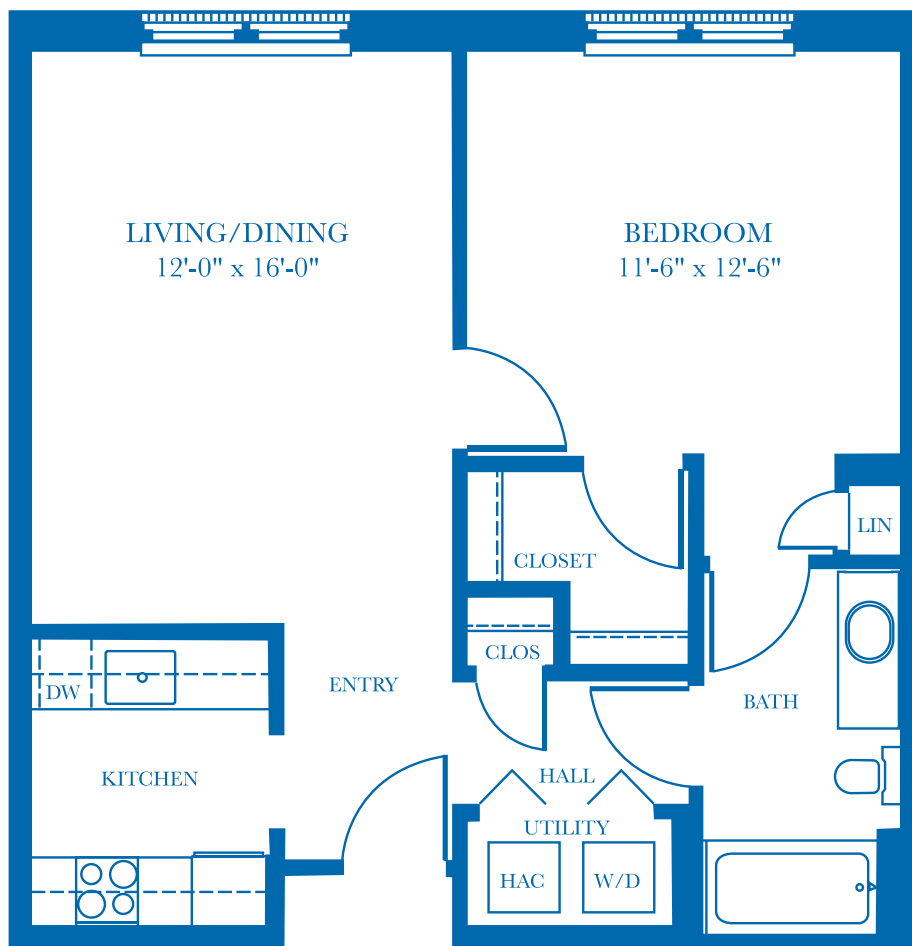

Apartment:

AZALEA

1 BEDROOM, 1 BATH

A LIFE PLAN COMMUNITY

Greensboro, NC | 336.545.5400 | well-spring.org

675 Square Feet